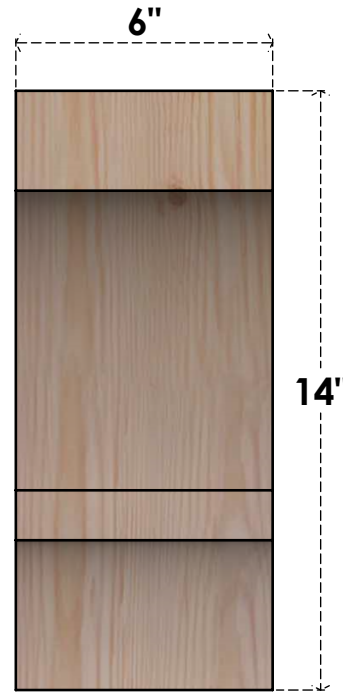

BRC06X10X14BOA00RDF

6"W X 10"D X 14"H BALBOA ROUGH SAWN BRACE, DOUGLAS FIR

SIDE

FRONT

EKENA MILLWORK
 2300 WEST MAIN ST.
 CLARKSVILLE, TX 75426
 TOLL FREE: 866-607-0453
 WWW.EKENAMILLWORK.COM

NOTES

1. INSTALLATION TO BE COMPLETED IN ACCORDANCE WITH MANUFACTURER'S SPECIFICATIONS.
2. DRAWING MAY NOT BE TO SCALE
3. THIS DRAWING IS INTENDED FOR DESIGN AND PLANNING PURPOSES ONLY.
4. ALL INFORMATION CONTAINED HEREIN WAS CURRENT AT THE TIME OF DEVELOPMENT BUT MUST BE REVIEWED AND APPROVED BY THE PRODUCT MANUFACTURER TO BE CONSIDERED ACCURATE.
5. PRODUCTS ARE NOT KILN DRIED. THIS ITEM IS UNIQUE AND WILL CONTAIN THE NATURAL VARIATIONS THAT THE WOOD SPECIES OFFERS. THIS MAY RESULT IN VARIATIONS UP TO 1/4"