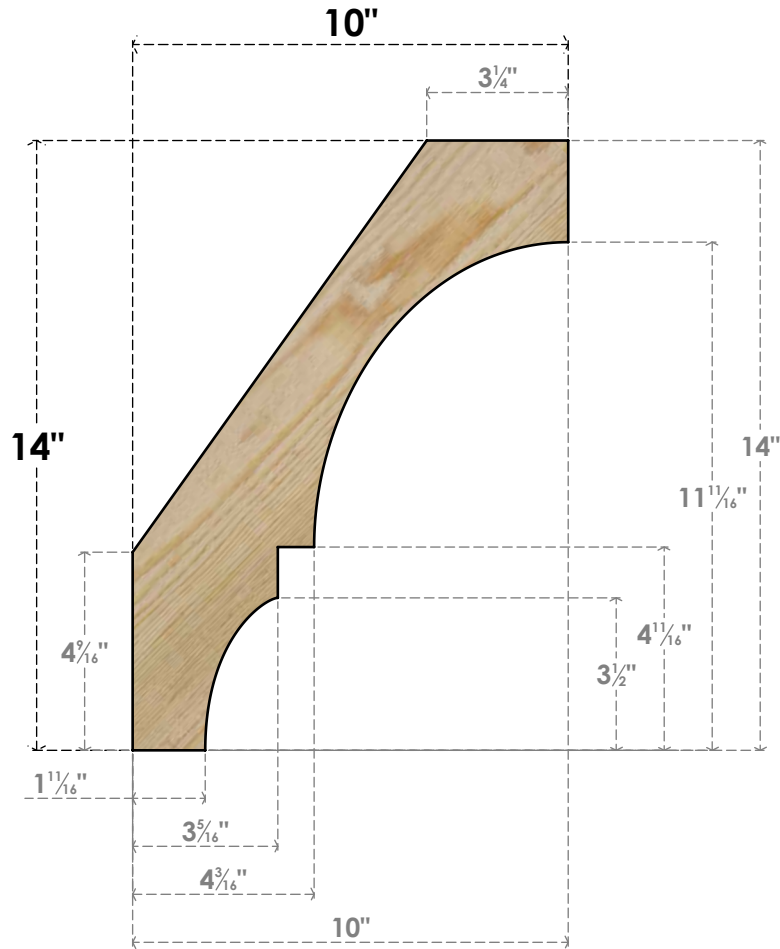

BRC06X10X14BOA00RDF

6"W X 10"D X 14"H BALBOA ROUGH SAWN BRACE, DOUGLAS FIR

SIDE

FRONT

EKENA MILLWORK
 2300 WEST MAIN ST.
 CLARKSVILLE, TX 75426
 TOLL FREE: 866-607-0453
 WWW.EKENAMILLWORK.COM

NOTES

1. INSTALLATION TO BE COMPLETED IN ACCORDANCE WITH MANUFACTURER'S SPECIFICATIONS.
2. DRAWING MAY NOT BE TO SCALE
3. THIS DRAWING IS INTENDED FOR DESIGN AND PLANNING PURPOSES ONLY.
4. ALL INFORMATION CONTAINED HEREIN WAS CURRENT AT THE TIME OF DEVELOPMENT BUT MUST BE REVIEWED AND APPROVED BY THE PRODUCT MANUFACTURER TO BE CONSIDERED ACCURATE.
5. PRODUCTS ARE NOT KILN DRIED. THIS ITEM IS UNIQUE AND WILL CONTAIN THE NATURAL VARIATIONS THAT THE WOOD SPECIES OFFERS. THIS MAY RESULT IN VARIATIONS UP TO 1/4"